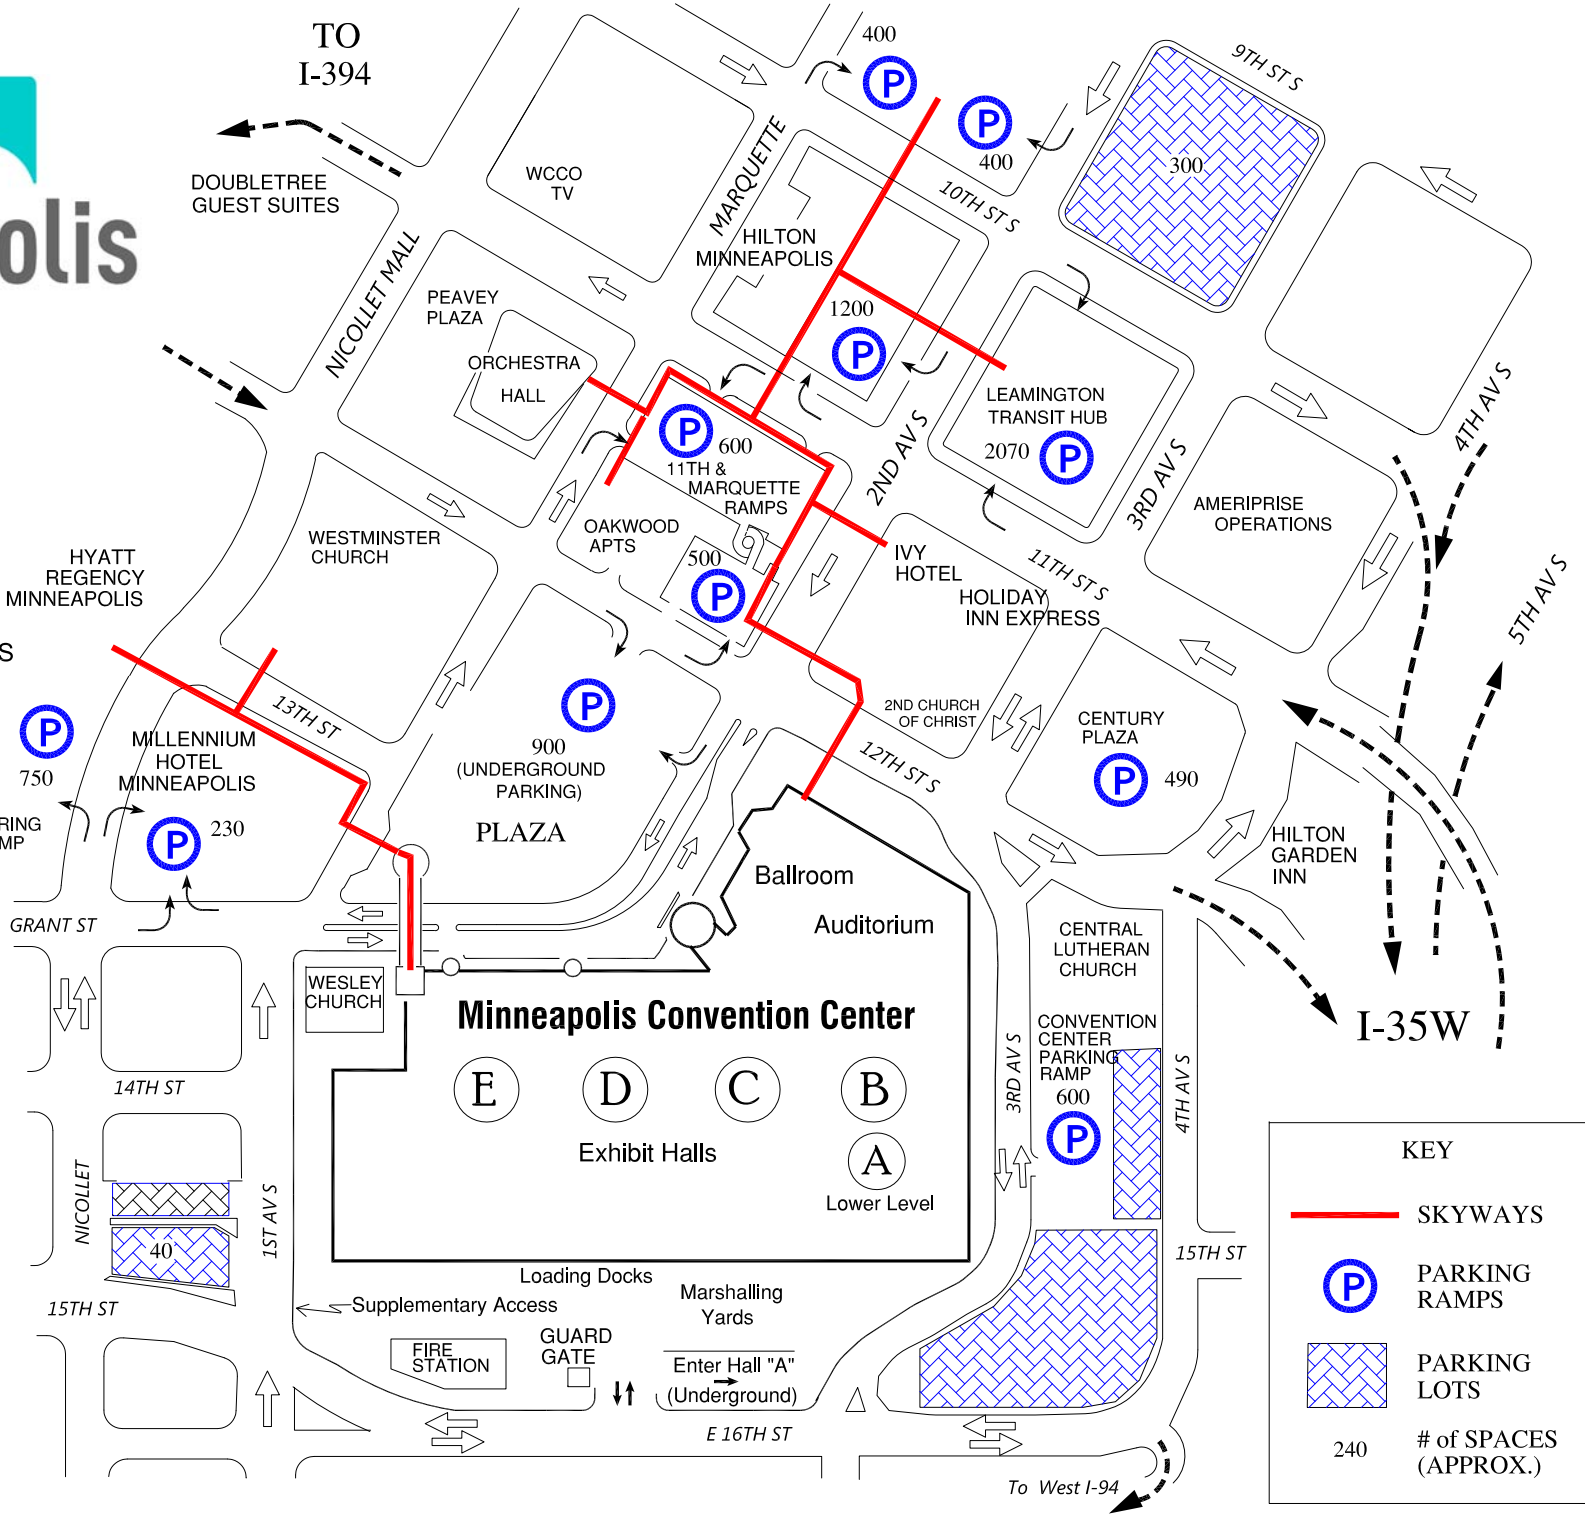

Minneapolis Convention Center

Parking & Skyway System

MUNICIPAL PARKING RAMPS

LEAMINGTON (673-9650)
11TH & MARQUETTE (339-2554)
PLAZA (339-9061)
OPEN 6 A.M. - 11 P.M.
OR LATER FOR EVENTS

OPEN WEEKENDS FOR ALL
EVENTS AT ORCH. HALL
AND CONVENTION CENTER

HILTON RAMP (673-9644)
OPEN 24 HRS/DAY

SKYWAYS ARE OPEN
M-F 6:30a - 10:00p
SAT 9:30a - 8:00p
SUN NOON - 6:00p

Mpls Traffic & Parking Services
January 2013

KEY

- SKYWAYS
- PARKING RAMPS
- PARKING LOTS
- # of SPACES (APPROX.)