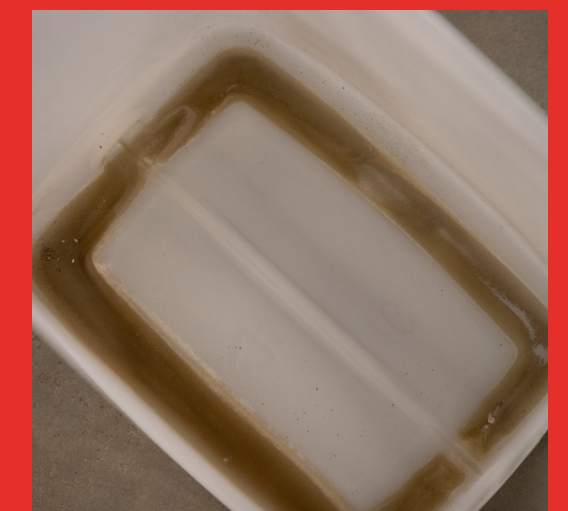

## Acceptable

Container, thread, and lip are clean

Handle and neck stained but clean

Inside stained but rinsed clean

Inside is clean and dry

## Not Acceptable

Dried residue on container

Dried residue on thread

Liquid residue in container

Dried residue inside container